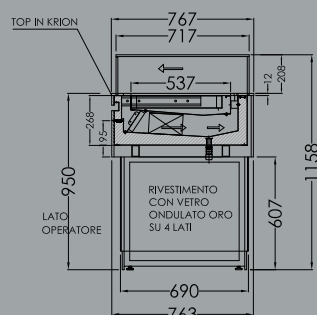

Gastronorm

F+V +4°/+6°
Freddo Ventilato

Ventilated cold

F+P +14°/+16°
Freddo Ventilato con Umidità Controllata

Controlled humidity ventilated refrigeration