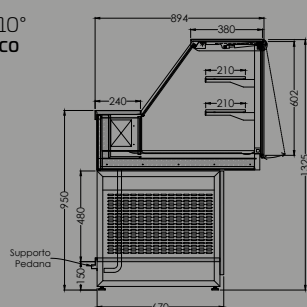

F+S +4°/+10° Freddo Statico Static cold