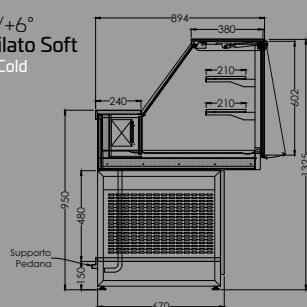

F+VS +2°/+6° Freddo Ventilato Soft Soft Ventilated Cold