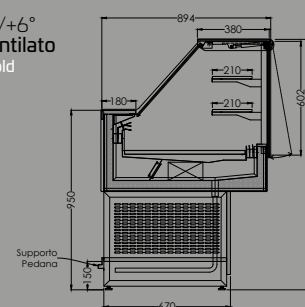

F+V +2°/+6° Freddo Ventilato Ventilated Cold